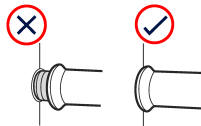

# SolarEdge Energy Bank Carrying Handles - Safety Instructions

Read these instructions in full before using the handles to install the SolarEdge Energy Bank (the "Battery").

Warning!

 The Battery is heavy. Adhere to local regulations for material handling and heavy objects lifting.

Warning!

 Always use ALL 4 handles when lifting or moving the Battery. Failure to do so may result in serious injury!

Warning!

 Screw in the handles all the way, until the handle plunge touches the Battery frame. Failure to do so may result in serious injury!