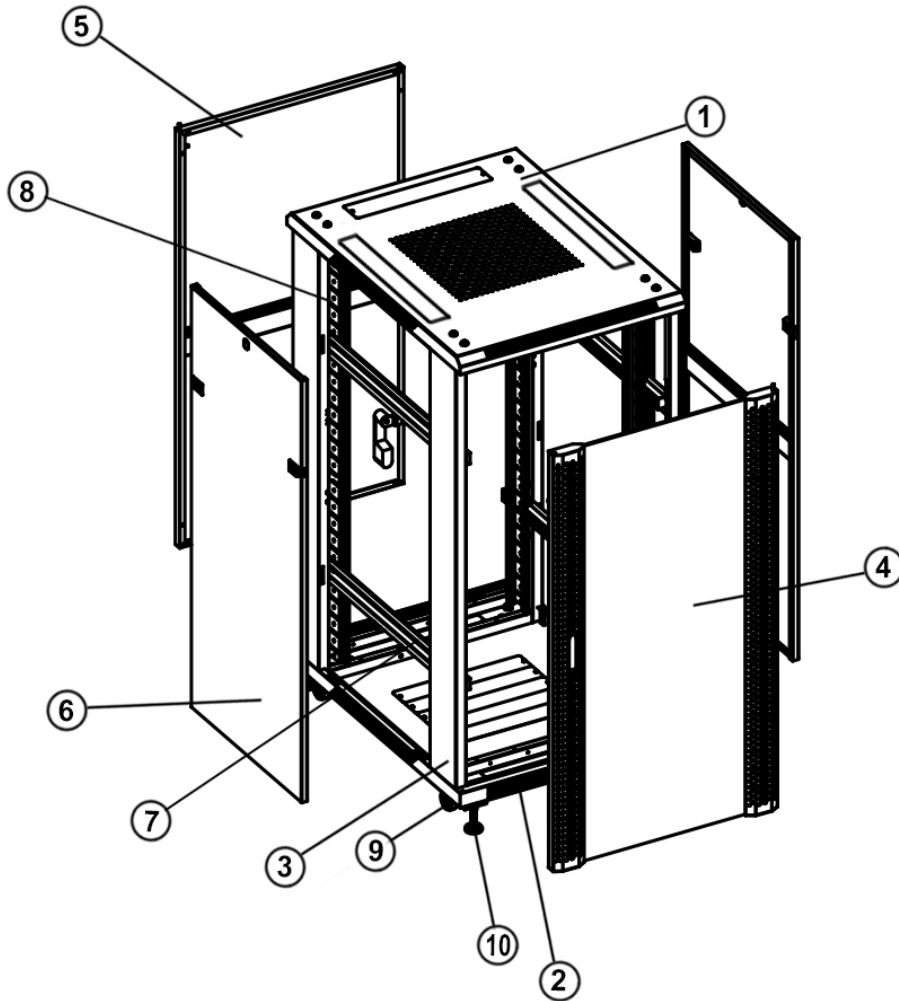

## 600MM WIDE WITH GLASS DOOR

### Equipped with

- ◆ Removable side walls
- ◆ Floor and roof plate with prepared ventilation openings
- ◆ 4x 19 inch profile with height indication
- ◆ Doors to open both on the right side and on the left side
- ◆ Cable entry at the top and bottom
- ◆ Front door, rear door and side walls equipped with locks
- ◆ Assembled delivery
- ◆ Fully demountable

### Included

- ◆ 20 cage nut sets
- ◆ 4 height adjustable feet
- ◆ 8 keys (2 per lock)

# SPECIFICATIONS

Number	Name	Amount
1	Top plate with cable entry	1
2	Bottom plate	1
3	Doorframes	2
4	Glass front door with lock	1
5	Back door with lock	1
6	Removable side walls with lock	2
7	Horizontal crossbars	6
8	Vertical profile rails	4
9	Height adjustable feet	4