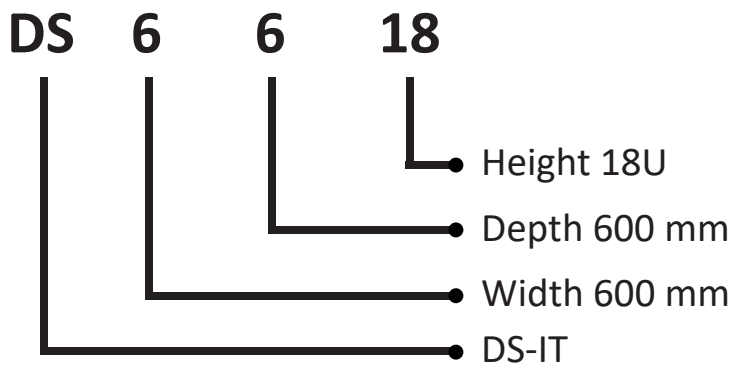

# DETAILED DRAWING

Bottom view

Side view

Front view

Side view

Back view

Top view

## POSSIBLE DIMENSIONS

Width		Depth		Height	
600 mm	6	600 mm	6	12U	12
		800 mm	8	15U	15
		1000 mm	0		

Example 1: 600 mm width x 800 mm depth x 12U height => **6-8-12** = DS**6812**

Example 2: 600 mm width x 1000 mm depth x 15U height => **6-0-15** = DS**6015**